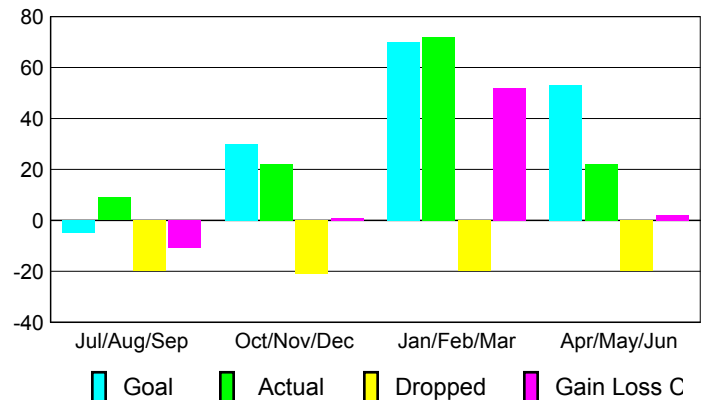

Membership Results 2009-2010

Goal, New, Dropped, Gain/Loss