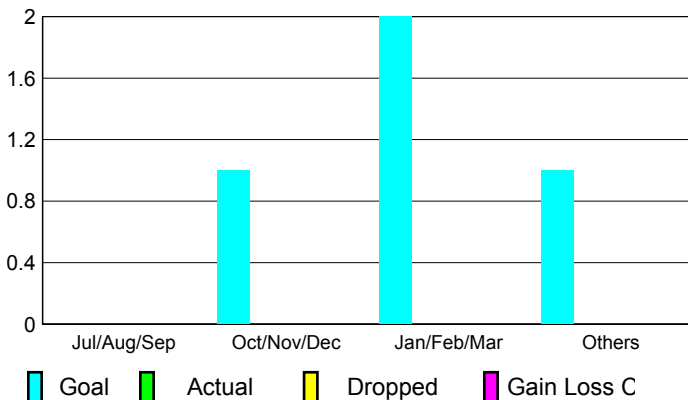

2009-2010 GMT Quarterly Report for District (or Undistricted) **District 109 B**

GMT: JON BJARNI THORSTEINSSO

Location: ICELAND

GMT CA: 4

CLUBS

Club Results
2009-2010

Clubs
2008-2009

Month	New Club Goal	Actual New Clubs	Actual Dropped Clubs	Gain/Loss of Clubs	Gain/Loss of Clubs
Jul/Aug/Sep	0	0	0	0	0
Oct/Nov/Dec	1	0	0	0	0
Jan/Feb/Mar	2	0	0	0	0
Apr/May/June	1	0	0	0	0
Totals	4	0	0	0	0

Club Results 2009-2010

Goal, New, Dropped, Gain/Loss

Comparison of Club Gain/Loss

Current Year Compared to the Previous Year

YTD Status Quo Clubs 2009-2010

Status Quo Clubs Compared to Status Quo Members

MEMBERSHIP