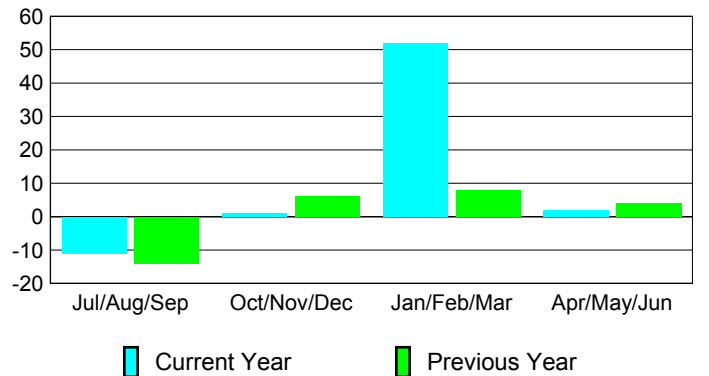

Membership Results
2009-2010

Membership
2008-2009

Month	Net Memb Goal	Actual New Memb	Actual Dropped Memb	Gain/Loss of Memb	Gain/Loss of Memb
Jul/Aug/Sep	-5	9	-20	-11	-14
Oct/Nov/Dec	30	22	-21	1	6
Jan/Feb/Mar	70	72	-20	52	8
Apr/May/June	53	22	-20	2	4
Totals	148	125	-81	44	4

Membership Results 2009-2010

Goal, New, Dropped, Gain/Loss

Comparison of Membership Gain/Loss

Current Year Compared to the Previous Year

Gender Comparison 2009-2010